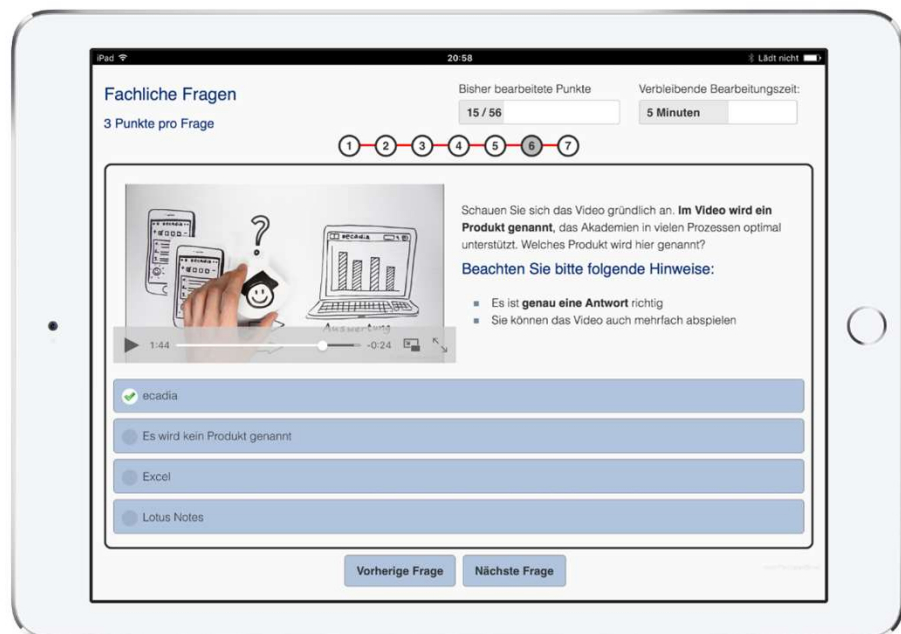

Individual tests using test templates

A test template is based on one or more question folders of the question pool. The test duration and the minimum score are set.

A random selection of questions for the test is automatically created for the participants. The evaluation is also automatic.

The test results are always transparent

The organizer always has an overview of the completed tests and the results. In special cases, it is also possible to intervene manually after the automatic correction.

Also, with each conclusion of a test, a revision-proof PDF document of the test is generated.

The organizer has the overview of the test results of the participants

Video Integration

Should a video be integrated into the question? No problem, because all types of questions can be easily combined with videos.

Participant view: Question with integrated video

Proven ecadia operation

All functions of the testing are fully integrated in ecadia and are operated and configured in the usual way.

You will find us

close to the S-Bahn in Kornwestheim near
Stuttgart or on www.ecadia.com.