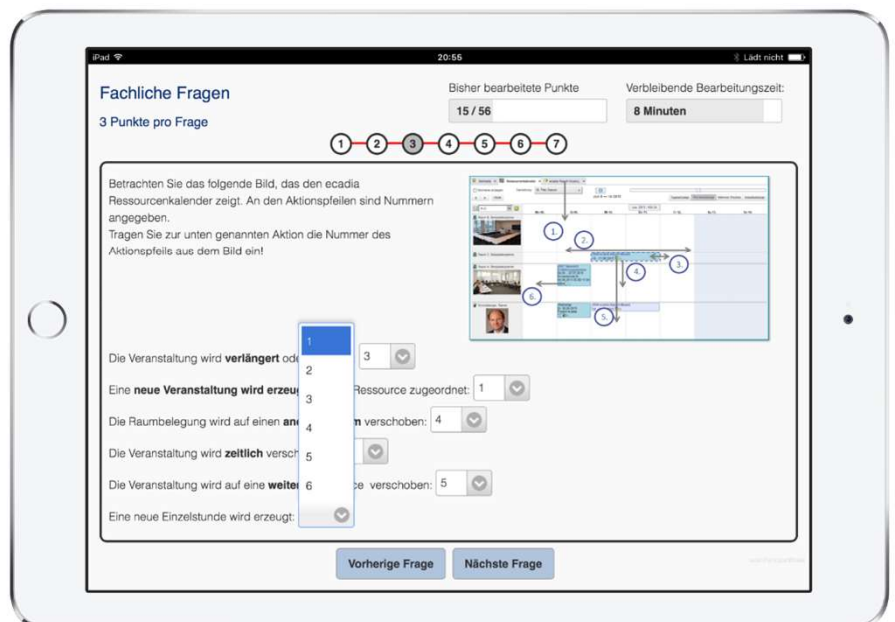

Participant view: Question as a gap text with selection lists

ecadia Testing

perfect integration of testing into the course and qualification planning

Build a question pool that generates individual tests for your participants.

The most common types of questions are available:

- Single selection
- Multiple choice
- Gap text with free text input or selection
- Set order by drag & drop
- Assign pictures to terms

The tests can be performed on desktop computers as well as on tablets.

Individual tests using test templates

A test template is based on one or more question folders of the question pool. The test duration and the minimum score are set.

A random selection of questions for the test is automatically created for the participants. The evaluation is also automatic.

The test results are always transparent

The organizer always has an overview of the completed tests and the results. In special cases, it is also possible to intervene manually after the automatic correction.